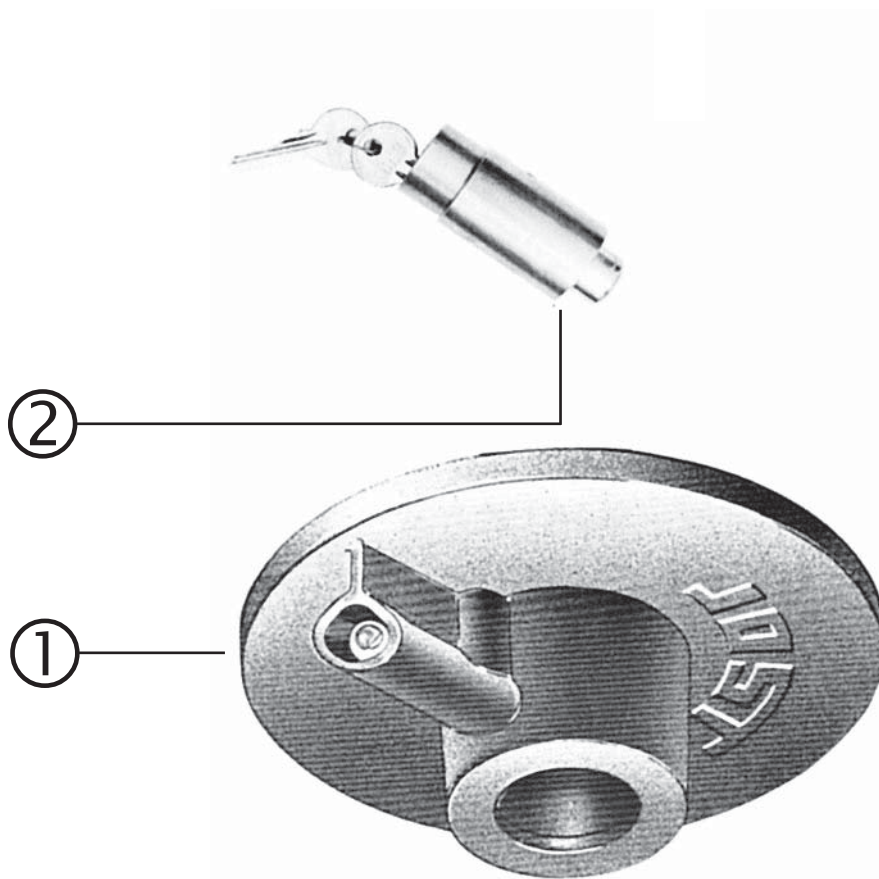

## King Pin lock for 2" King Pins DS 2000

**Low weight, handy, safe. For all 2" king pins. Completely protects not only the 2" neck, but all mounting bolts. Corrosion-resistant.**  
**Cylinder lock of high quality, dust and water proof. Locking with normal or master keys possible.**

## King Pin lock for 2" King Pins DS 2000

Fig,	Description	Part No.
1	King pin lock, complete	DS 2000
2	cylinder lock with 2 keys	DS 1000-03

When re-ordering keys or cylinder locks for locking systems having same keys, please state code number.