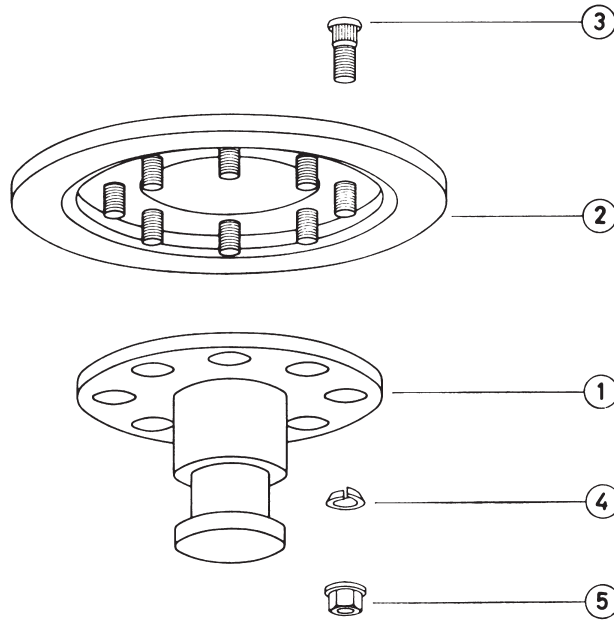

Type KZ 0908

For single trailer use only

Type	Colour	King pin	CRN
KZ 0908	white	KZ 0912-01	24857

Dimensions according to DIN 74080 and ISO 337
 JOST king pins can be used in self steering axle systems.
 Mounting must be carried out according to the instructions.

The right to alter specifications is reserved.

Fig.	Description	Part No.
1	King pin	KZ 0912-01
2	Retention plate 8 mm skid plate	KZ 0908-04
3	Bolt	KZE 0912-03
4	Spring washer C 14,5	KZE 0912-05
5	Nut B 14	KZE 0912-06