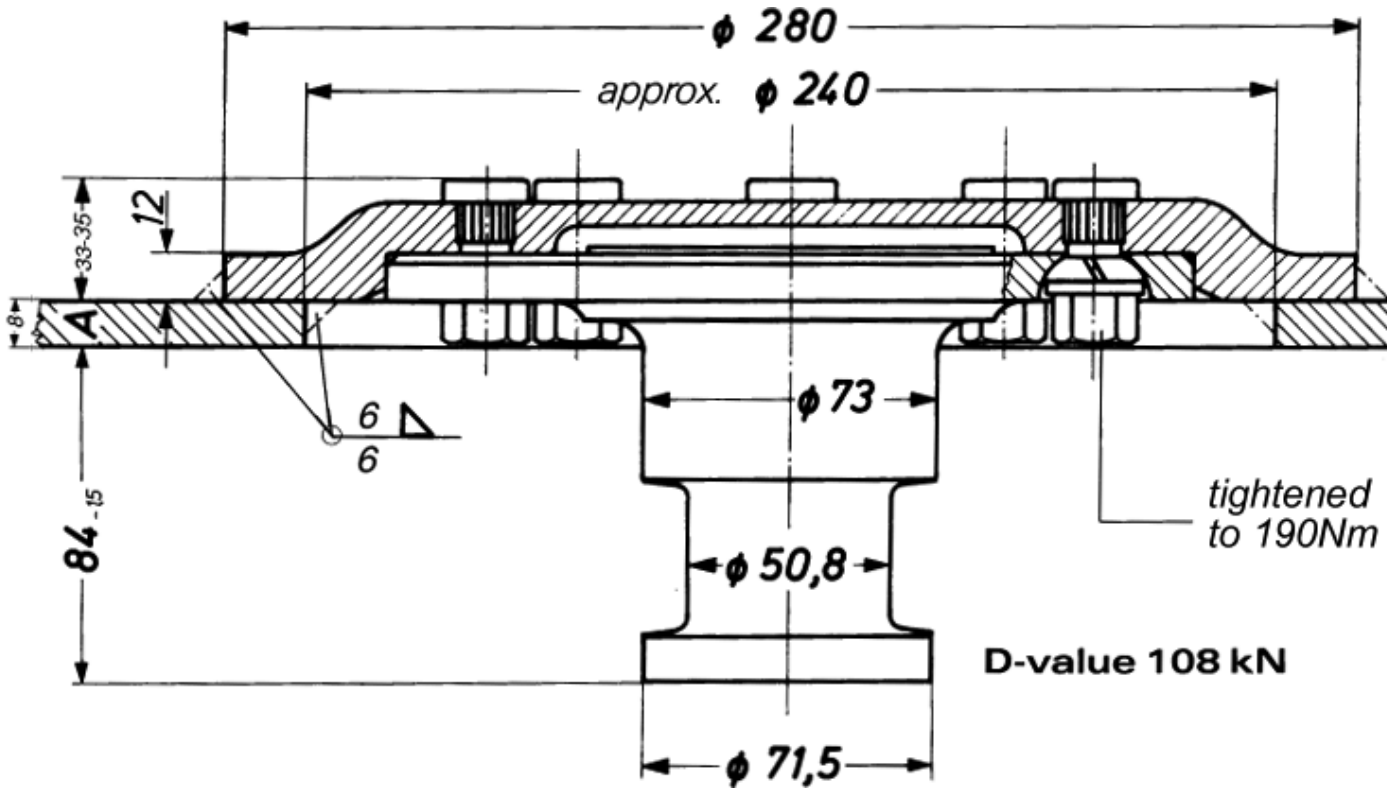

Type KZ 0908

For single trailer use only

Type	Colour	King pin	CRN
KZ 0908	white	KZ 0912-01	24857

Dimensions according to DIN 74080 and ISO 337
 JOST king pins can be used in self steering axle systems.
 Mounting must be carried out according to the instructions.

The right to alter specifications is reserved.

Fig.	Description	Part No.
1	King pin	KZ 0912-01
2	Retention plate 8 mm skid plate	KZ 0908-04
3	Bolt	KZE 0912-03
4	Spring washer C 14,5	KZE 0912-05
5	Nut B 14	KZE 0912-06